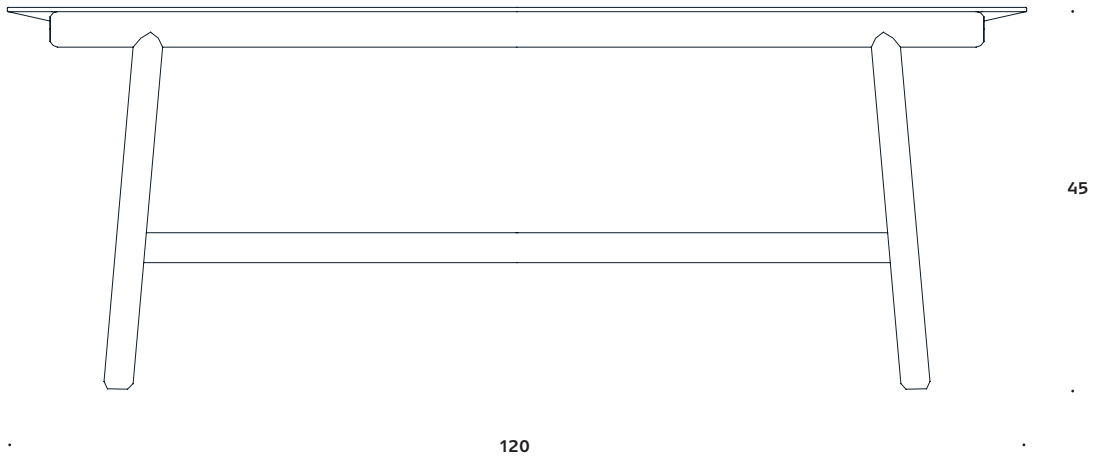

## For Now Table

The For Now Table injects a sense of domestic expression into the spaces of public activities, responding to the increasing fusion between home and contract. The light appearance, the attention to detail, and the optional table top color makes it a distinct, contemporary table suitable for a number of various spaces. Frame in solid soaped oak / solid black stained oak.

Dimensions defined in centimeters

---

**Design**

Chris Liljenberg Halstrøm

**Materials**

Standard table top in grey Fenix NANOTECH lamintate RAL 718.

Frame in solid soaped oak / solid black stained oak. More table top colors available upon request.