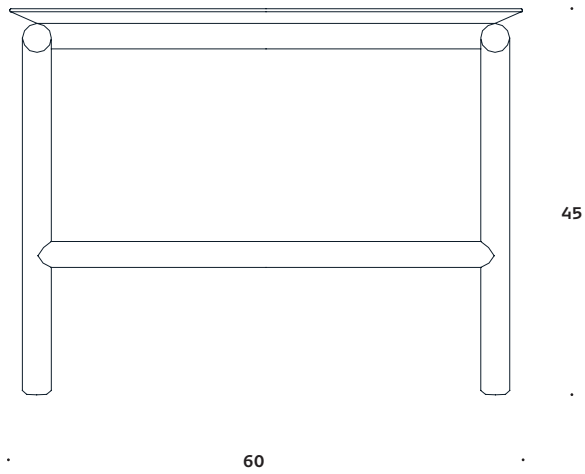

Dimensions defined in centimeters

---

**Design**

Chris Liljenberg Halstrøm

**Materials**

Standard table top in grey Fenix NANOTECH lamintate RAL 718.

Frame in solid soaped oak / solid black stained oak. More table top colors available upon request.